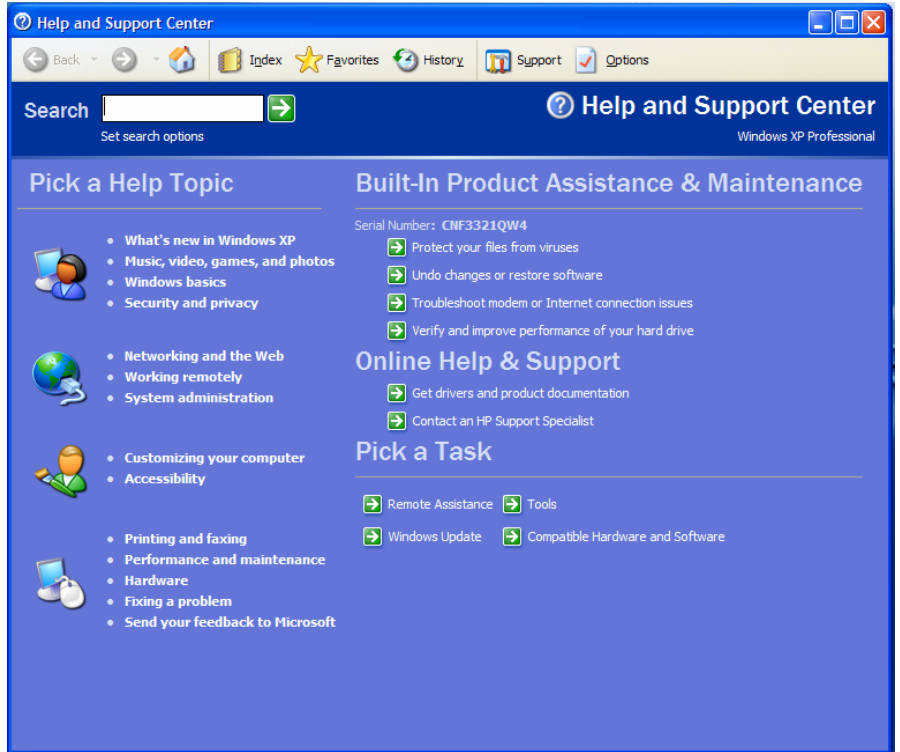

Help Windows XP

Click the *Start* button and select *Help and Support* from the menu.

A window similar to the one below will appear. Click on one of the choices to display information about that topic

Information on the selected topic will appear in the right side of the window and other related topics will appear on the left. Click related topics to display information on that topic.

To search for information on a specific topic, type a keyword or words in the *Search* box and click the green arrow button.

A list of suggested topics will appear on the left side of the window and instructions for accessing the results will appear on the right.

Clicking on a suggested topic on the left side of the window will display helpful information on that topic on the right.