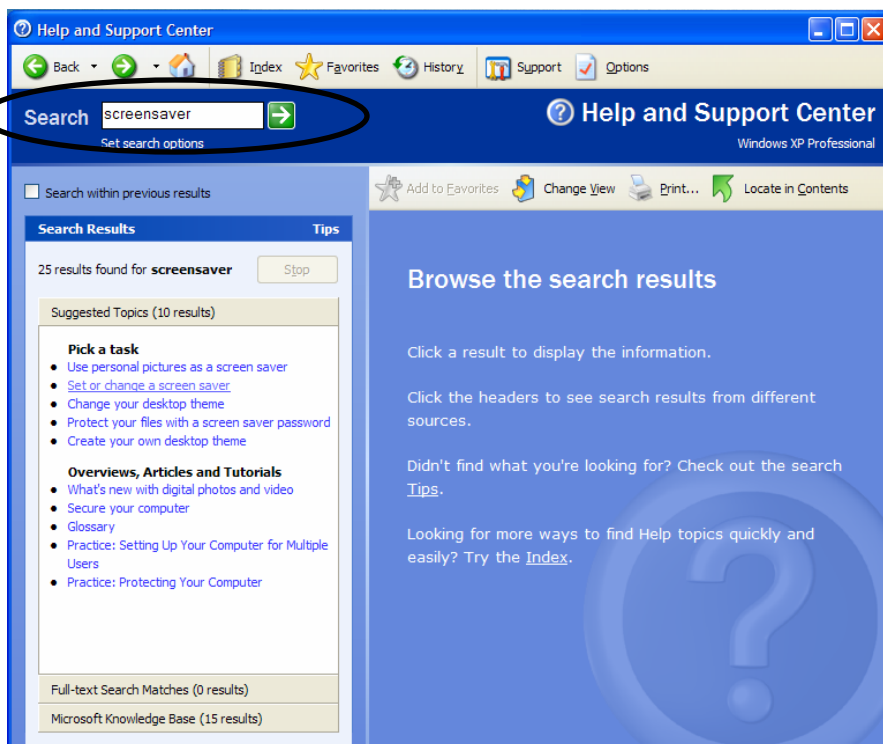

Help Windows XP

Click the *Start* button and select *Help and Support* from the menu.

A window similar to the one below will appear. Click on one of the choices to display information about that topic

Information on the selected topic will appear in the right side of the window and other related topics will appear on the left. Click related topics to display information on that topic.

To search for information on a specific topic, type a keyword or words in the *Search* box and click the green arrow button.

A list of suggested topics will appear on the left side of the window and instructions for accessing the results will appear on the right.

Clicking on a suggested topic on the left side of the window will display helpful information on that topic on the right.