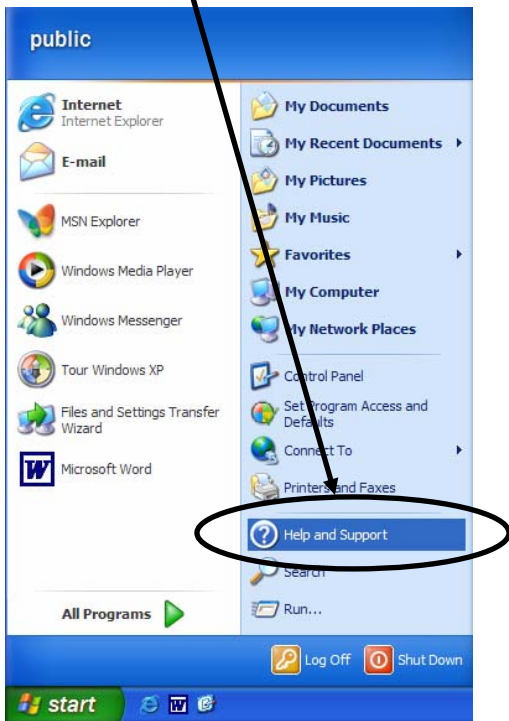

Help Windows XP

Click the *Start* button and select *Help and Support* from the menu.

A window similar to the one below will appear. Click on one of the choices to display information about that topic

Information on the selected topic will appear in the right side of the window and other related topics will appear on the left. Click related topics to display information on that topic.

Clicking on a suggested topic on the left side of the window will display helpful information on that topic on the right.