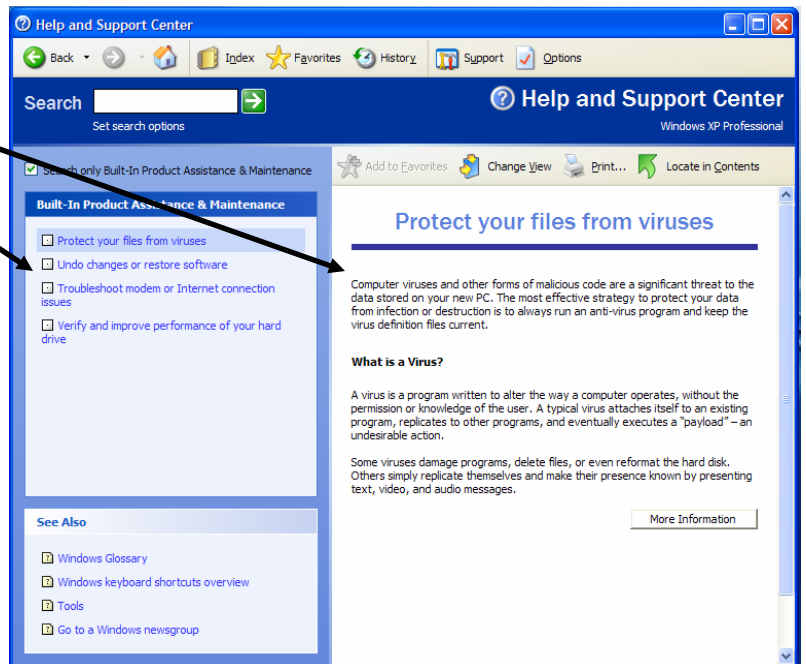

Help Windows XP

Click the *Start* button and select *Help and Support* from the menu.

A window similar to the one below will appear. Click on one of the choices to display information about that topic

Information on the selected topic will appear in the right side of the window and other related topics will appear on the left. Click related topics to display information on that topic.

To search for information on a specific topic, type a keyword or words in the *Search* box and click the green arrow button.

A list of suggested topics will appear on the left side of the window and instructions for accessing the results will appear on the right.

Clicking on a suggested topic on the left side of the window will display helpful information on that topic on the right.