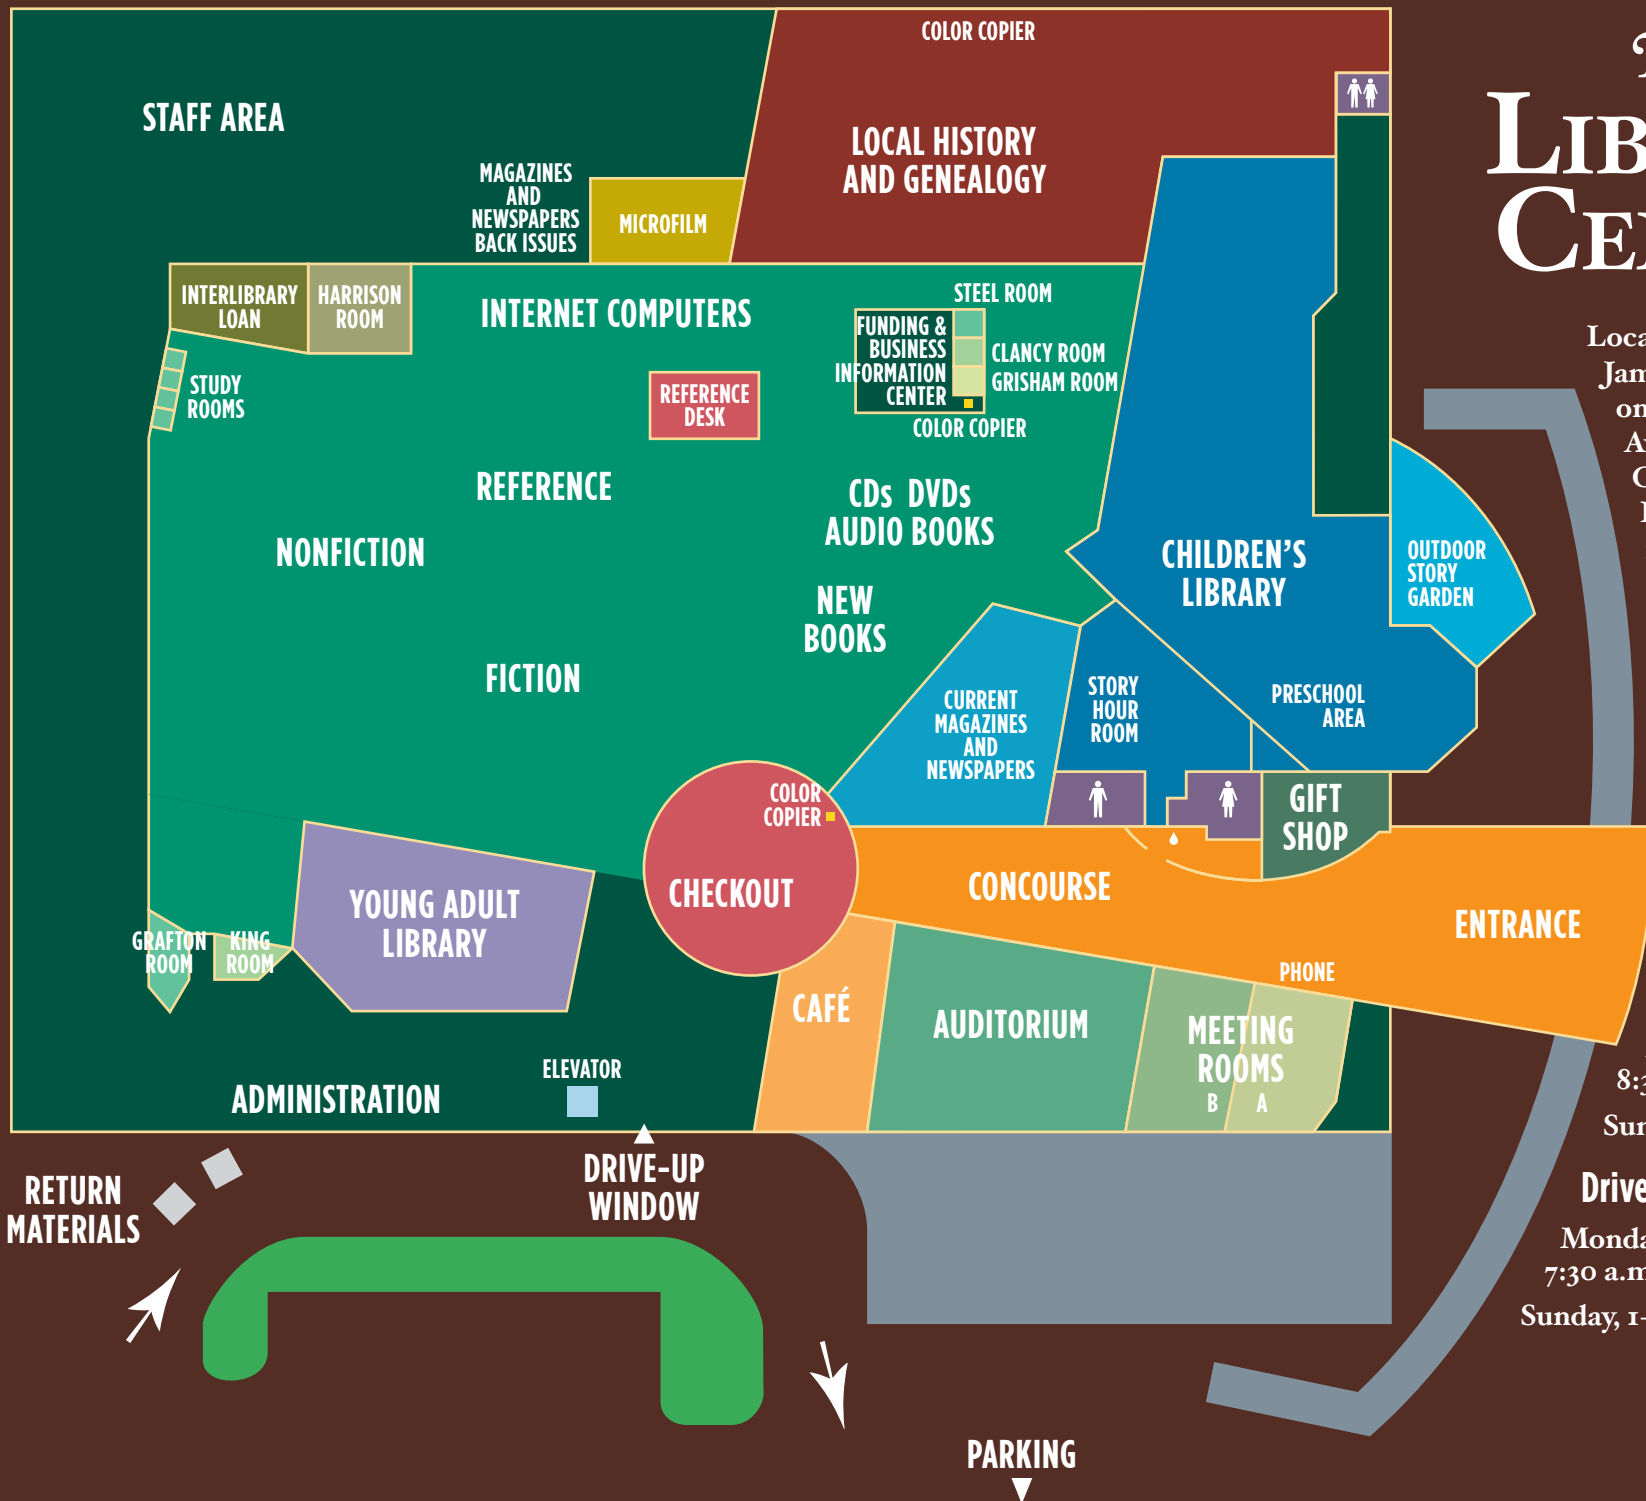

# THE LIBRARY CENTER

Located south of the James River Expressway on South Campbell Avenue. Turn west at El Camino Alto Drive or Lakewood Road and follow Lyon Avenue to the Library.

PARKING

**Hours:**  
Monday-Saturday,  
8:30 a.m.-9 p.m.  
Sunday, 1-5 p.m.

**Drive-up window:**  
Monday-Saturday,  
7:30 a.m.-9 p.m.  
Sunday, 1-5 p.m.