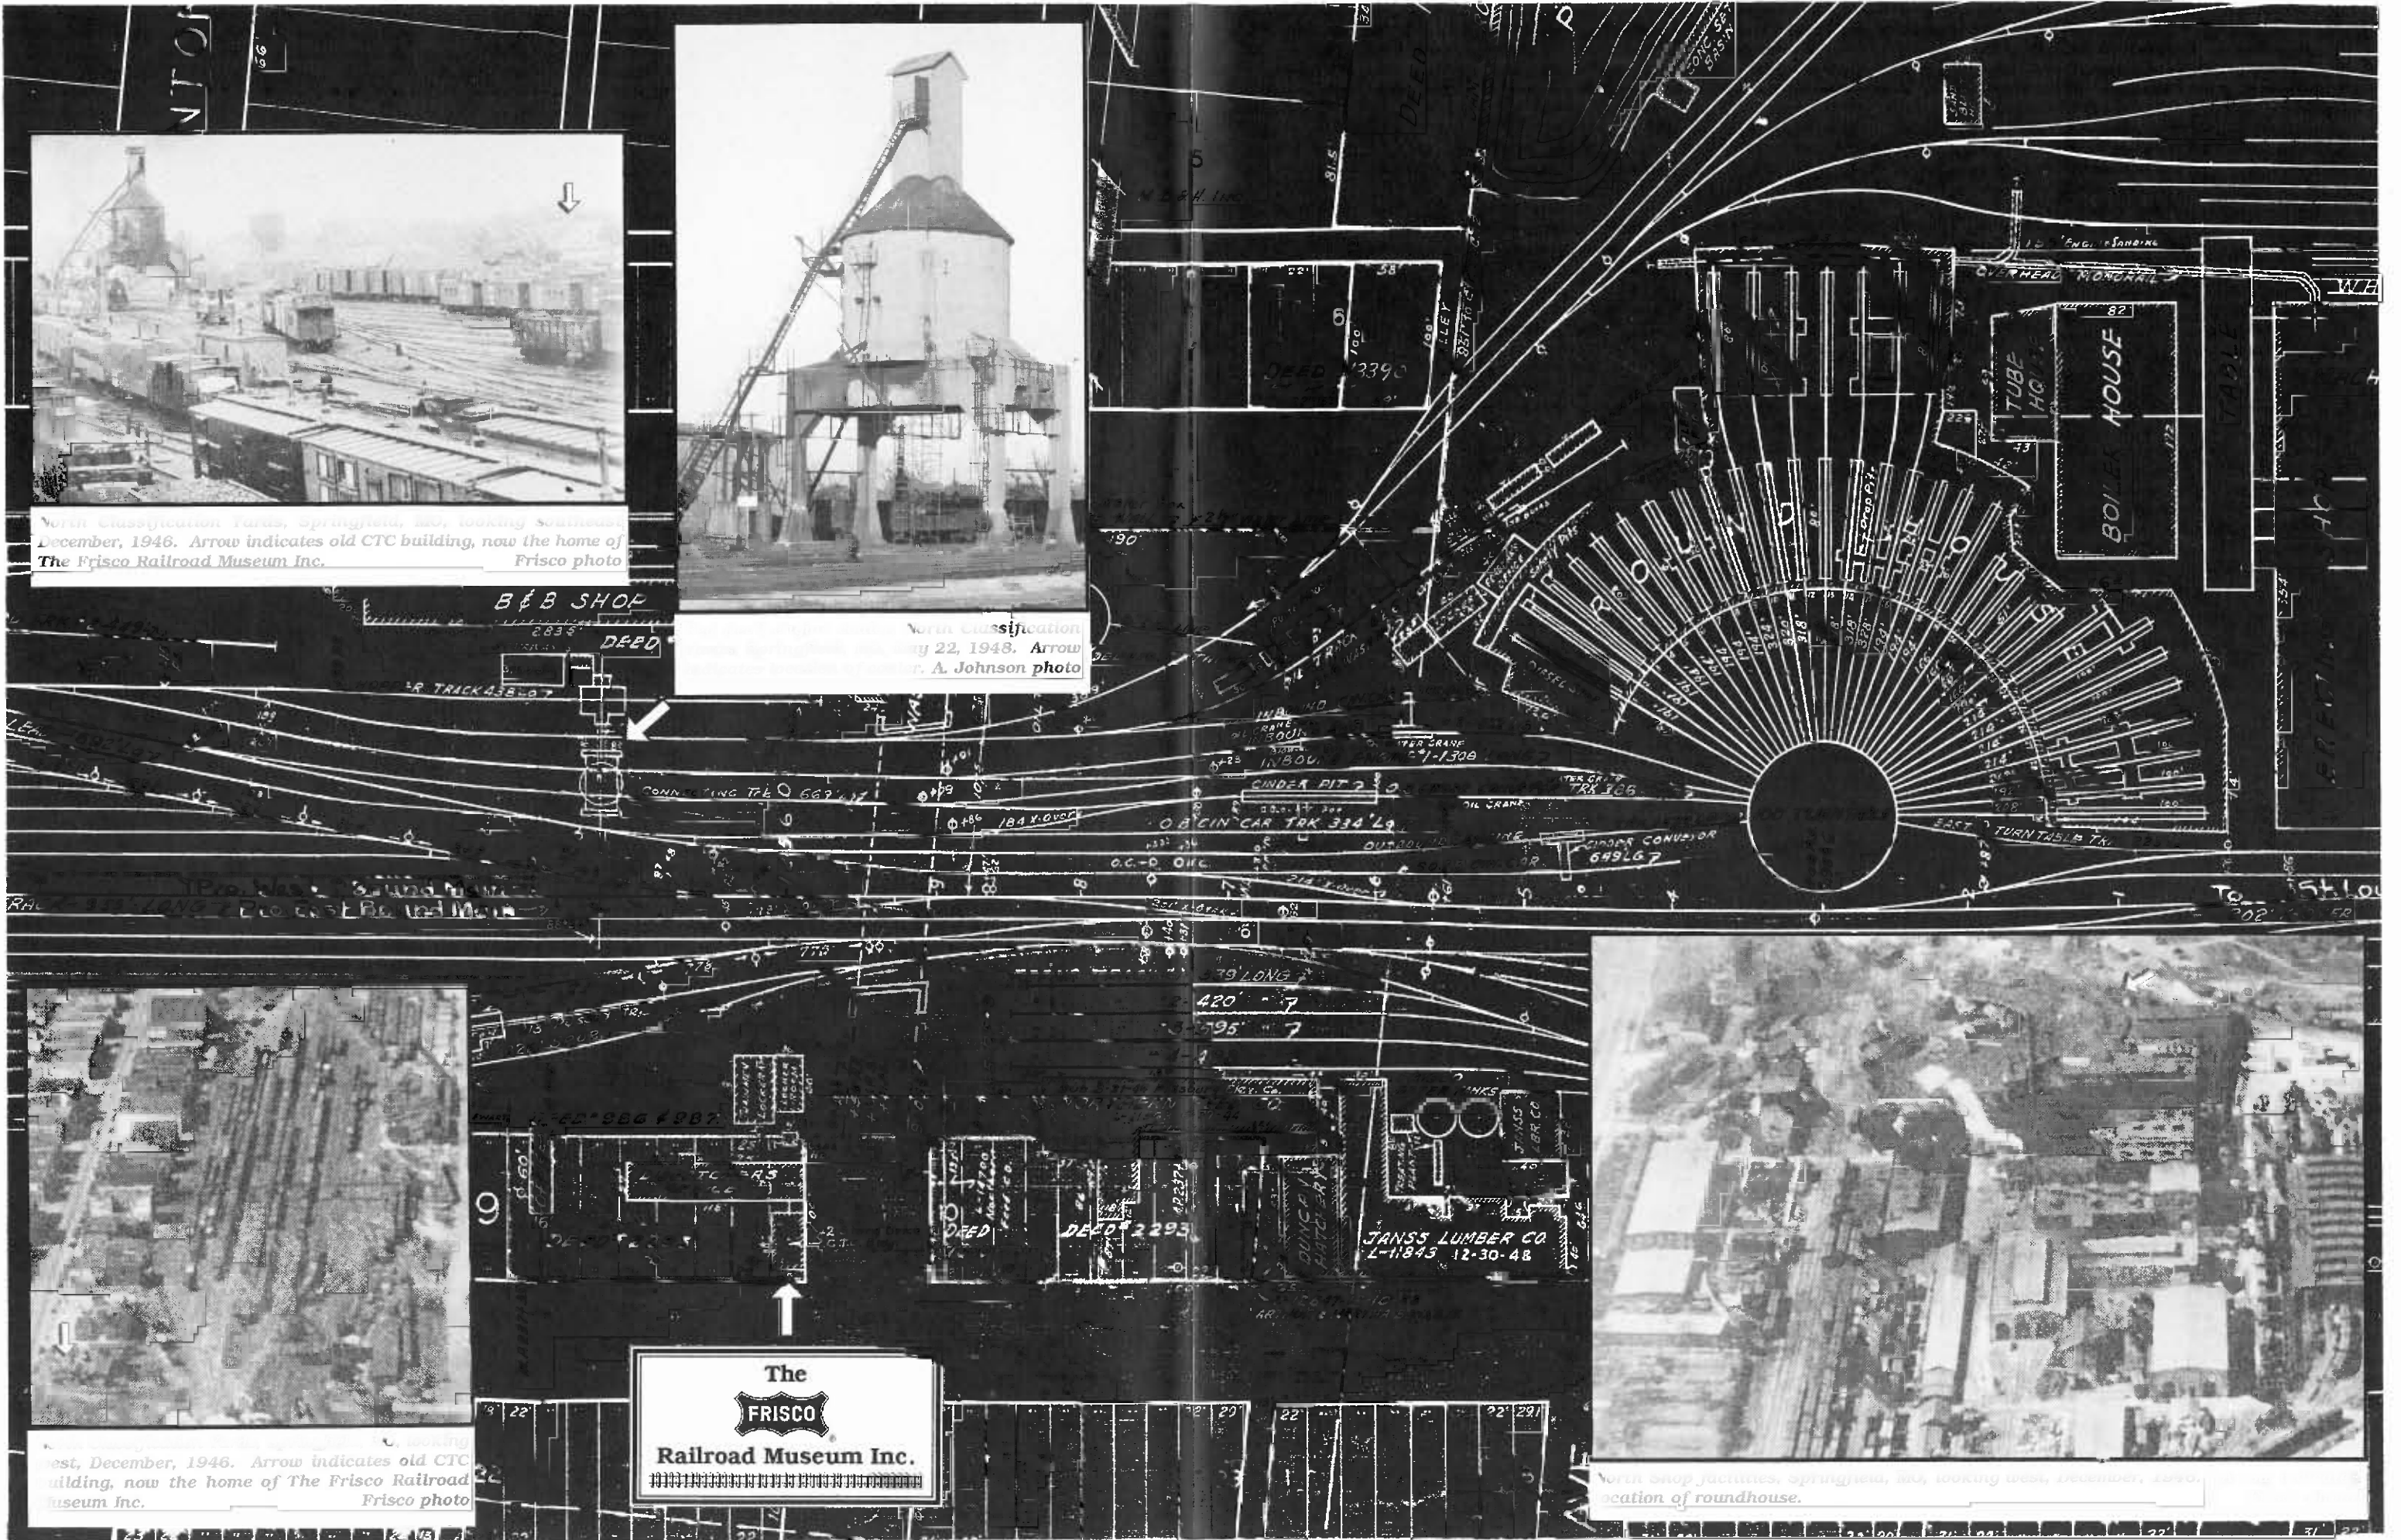

North Classification Yards, Springfield, MO, looking south, December, 1946. Arrow indicates old CTC building, now the home of The Frisco Railroad Museum Inc. Frisco photo

North Classification Yards, Springfield, MO, looking west, December 22, 1948. Arrow indicates old CTC building, now the home of The Frisco Railroad Museum Inc. A. Johnson photo

North Classification Yards, Springfield, MO, looking west, December, 1946. Arrow indicates old CTC building, now the home of The Frisco Railroad Museum Inc. Frisco photo

The
FRISCO
 Railroad Museum Inc.

North Classification Yards, Springfield, MO, looking west, December, 1946. Arrow indicates location of roundhouse.