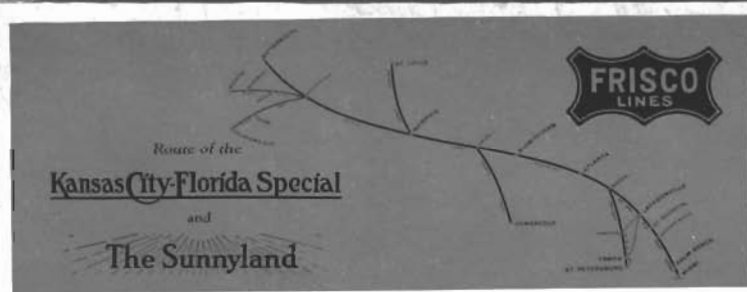

# FLORIDA

**The Sunnyland**

Lv Kansas City	Frisco Lines	9:00 am
Ar Memphis	"	9:30 pm
Ar Pensacola	"	12:15 pm
Lv Birmingham	Southern Ry.	5:30 am
Ar Atlanta	"	6:00 am
Ar Tampa	S. A. L. Ry.	1:35 am
Ar St. Petersburg	"	5:40 am
	"	7:35 am

**THROUGH SLEEPING CARS**

—from St. Louis

Lv St. Louis	Frisco Lines	1:55 pm
Ar Memphis	"	9:20 pm
Ar Pensacola	"	12:15 pm
Ar Birmingham	"	5:30 am
Lv Birmingham	Southern Ry.	6:00 am
Ar Atlanta	"	11:35 am
Ar Tampa	S. A. L. Ry.	5:40 am
Ar St. Petersburg	"	7:55 am

**SLEEPING CAR SERVICE**

—from St. Louis

Lv St. Louis	Frisco Lines	11:25 pm
Ar Memphis	"	7:05 am
Ar Birmingham	"	3:20 pm
Lv Birmingham	Southern Ry.	3:40 pm
Ar Atlanta	"	8:40 pm
Ar Jacksonville	"	7:45 am
Ar W. Palm Beach	F. E. C. Ry.	4:45 pm
Ar Miami	"	6:50 pm

**SLEEPING CAR SERVICE**

**Kansas City-Florida Special**

Lv Kansas City	Frisco Lines	6:00 pm
Ar Memphis	"	3:00 am
Lv Birmingham	"	3:20 pm
Ar Birmingham	"	3:40 pm
Ar Atlanta	"	8:40 pm
Ar Jacksonville	"	7:45 am
Ar W. Palm Beach	Southern Ry.	4:45 pm
Ar Miami	"	6:50 pm